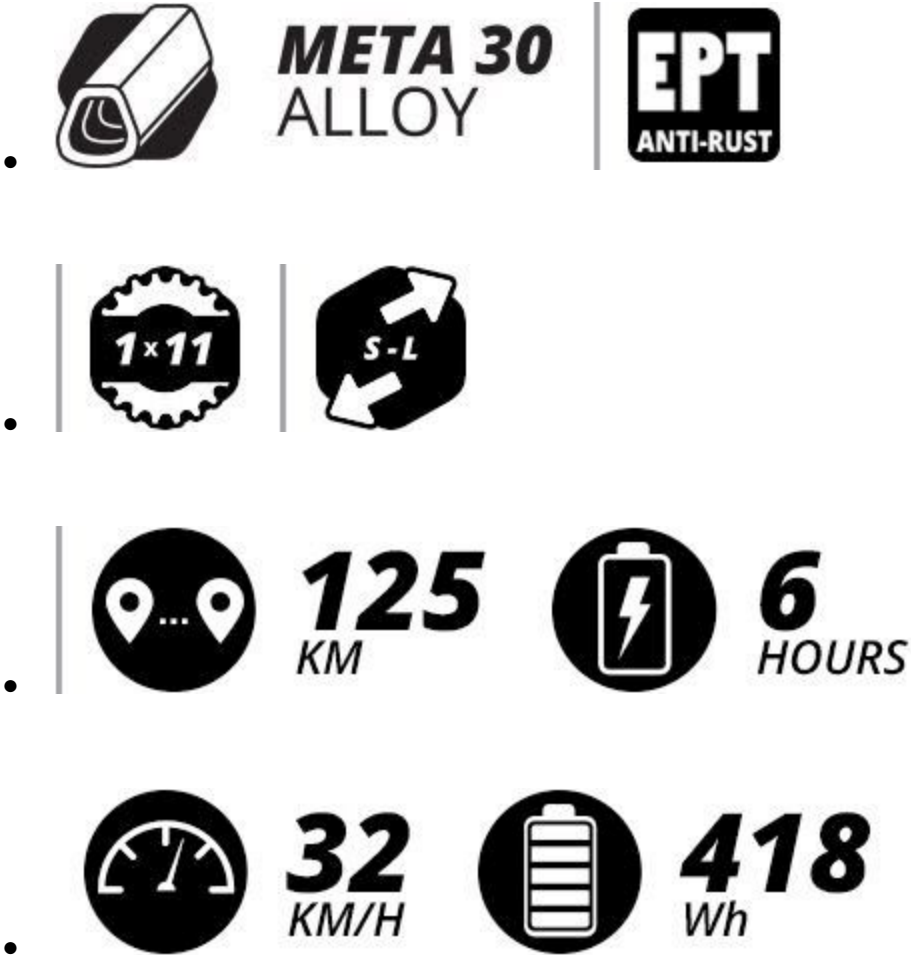

COLORS

TECHNOLOGIES

SPECIFICATIONS

FRAMEMeta 30 aluminum

FORKSuntour XCM-34 100 mm NLO boost with lockout

WEIGHT (LB)46.3 (with battery)

SIZESS-M-L

COLOR(S)Dark Silver

HEADSET

FSA Orbit integrated sealed

HANDLEBAR

Zoom Tequila 780mm 35.0

STEM

Zoom Tequila

GRIPS/TAPE	Velo ERGO dual density
SADDLE	Opus Endurance
SEATPOST	Opus Silver 31.6 x 350
WHEELS/RIMS	Weinman U32 TL
HUBS	Shimano
TIRES	Kenda Booster 29 x 2.2
PEDALS	FPD NW-420
OTHER	Shimano STePS motor E-6100 250W 60Nm
OTHER	Shimano E-8014 418Wh 36V 11.6Ah battery
